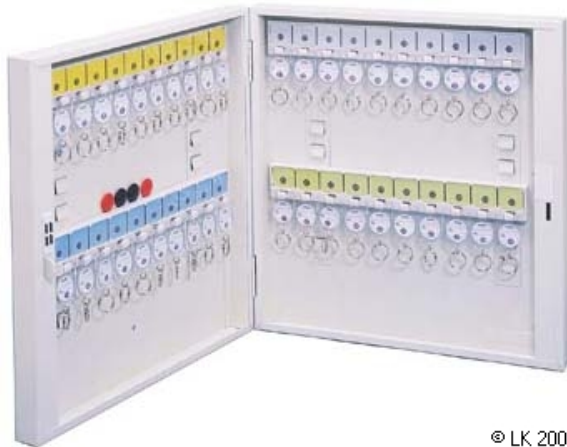

A ABBOTT LOCKSMITHS

228 BRIGHTON AVE (CNR BEAMISH ST) CAMPSIE NSW 2194

Ph:(02) 97873133 Fax:(02) 97874057
Email:abbottlocks@optusnet.com.au

Tata Key Cabinets

© LK 2002

Make: Tata

Type: Key Cabinets Boxes and Drawers, Keycabinet

Per Pack: 1   **Per Box:**

The range of Tata products have been accepted in the market place for many years. They supply an extensive range of key cabinets and their product is popular with offices, schools, factories etc. The range of key cabinets feature:

- Made of a sturdy steel construction with neatly finished edges

1. Available in a wide range of sizes
   - Adjustable rows of hooks
   - Supplied with large plastic numbered button tags to suit
   - Smart appearance
   - Hinged door
   - Cam lockable to secure the cabinet
   - Pre drilled installation holes
   - Beige finish
2. Packaging: Boxed.

Products

Product Code	Price	Type	Key capacity	Measurements
K20	$155.14	N	20 Key capacity	330mm x 220mm x 62mm
K30	$189.49	N	30 Key capacity	500mm x 220mm x 62mm
K40	$210.56	N	40 Key capacity	390mm x 375mm x 62mm
K60	$252.65	N	60 Key capacity	500mm x 375mm x 62mm
K80	$320.87	N	80 Key capacity	390mm x 375mm x 62mm
K120	$527.08	N	120 Key capacity	500mm x 420mm x 110mm
K160	$578.62	N	160 Key capacity	500mm x 420mm x 110mm
K180	$687.85	N	180 Key capacity	500mm x 470mm x 162mm
K240	$801.35	N	240 Key capacity	500mm x 470mm x 162mm
K360	$1347.63	N	360 Key capacity	1100mm x 470mm x 162mm
K480	$1680.34	N	480 Key capacity	1100mm x 470mm x 162mm
K540	$2007.41	N	540 Key capacity	1700mm x 470mm x 162mm
K720	$2501.55	N	720 Key capacity	1700mm x 470mm x 162mm